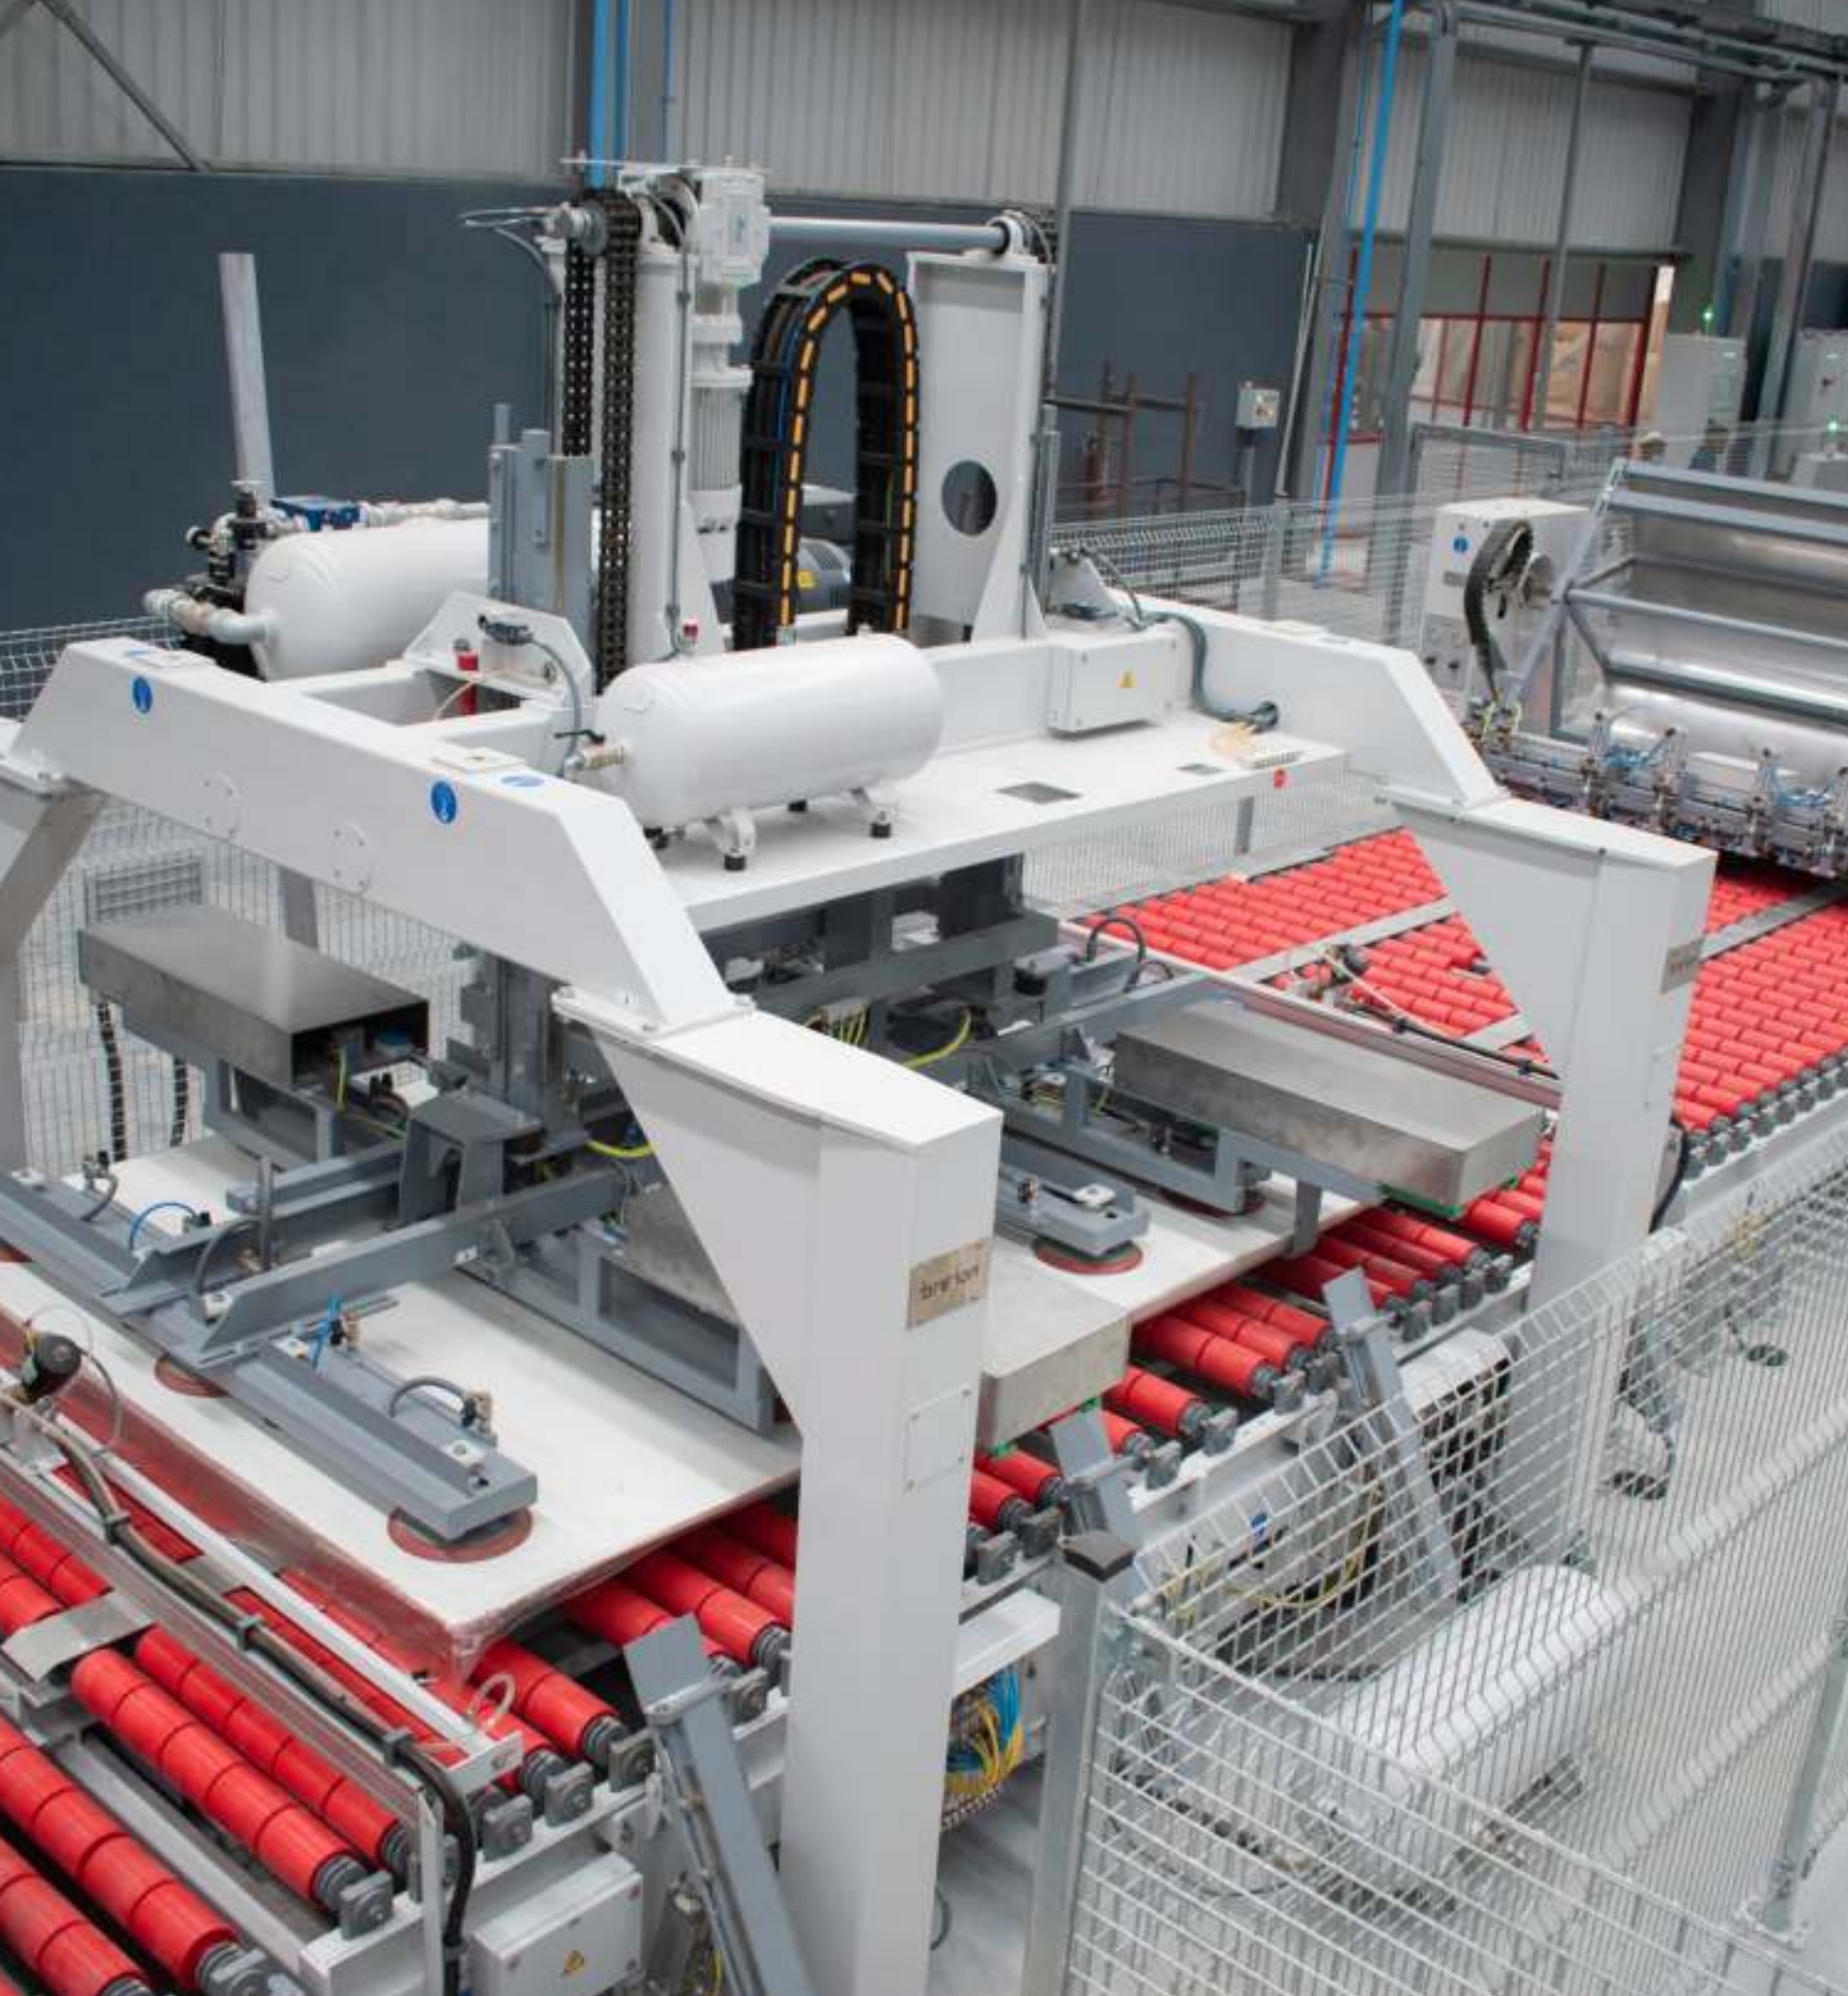

Powered by

bretton

Sprawling
470,000 sqft.

Integrating Technology with **Innovation**

At Pacific, we believe in the power of technology to enhance craftsmanship and redefine industry standards. Our new plant represents a fusion of advanced machinery and creative innovation, resulting in products that surpass expectations. We have invested in the latest manufacturing technologies to streamline processes, minimize waste, and optimize production output.

High-speed Production Line

With our high-speed production line, we have significantly accelerated the manufacturing process without compromising on quality. Our plant boasts an impressive capacity to meet the ever-growing demands of our clients, ensuring **timely delivery and superior craftsmanship**. From cutting to polishing, our automated systems guarantee precision and consistency in every slab.