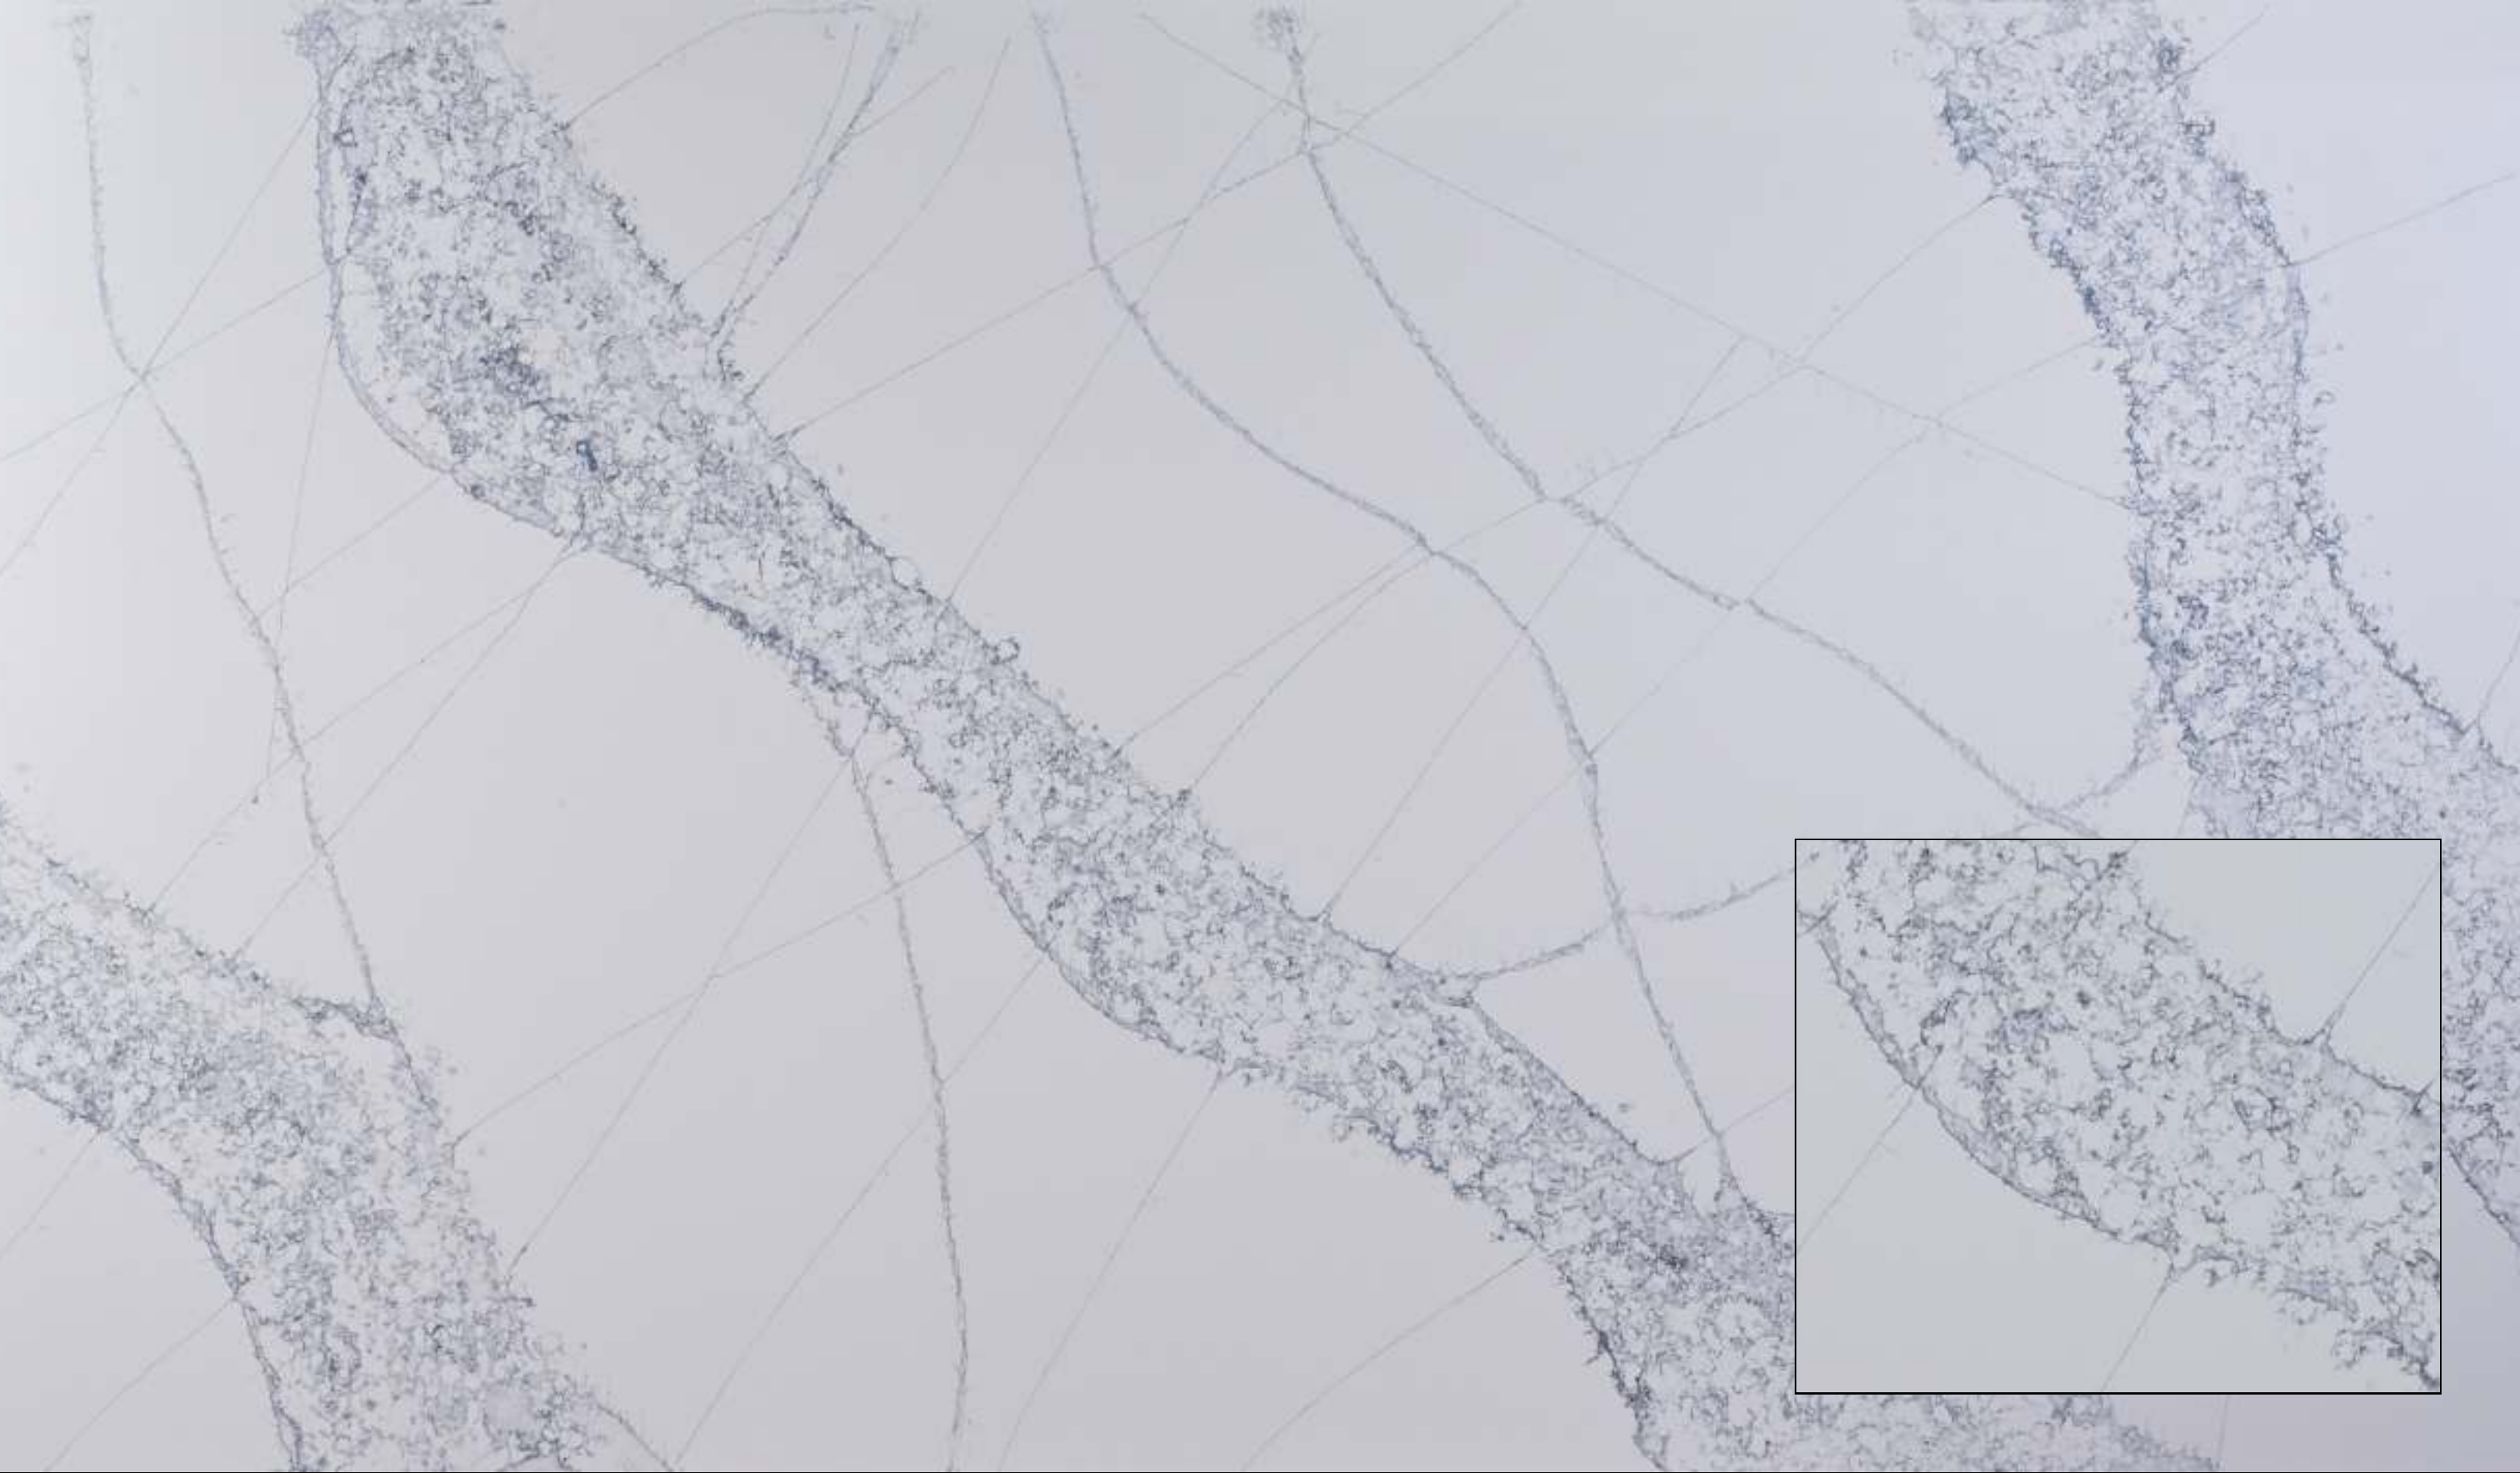

Made of
Cristobalite

MINERAL
INFUSED SURFACES

Powered by
breton

Atlantis Gold

Nebula Series

Anti-microbial

Scratch-resistant

Stain-resistant