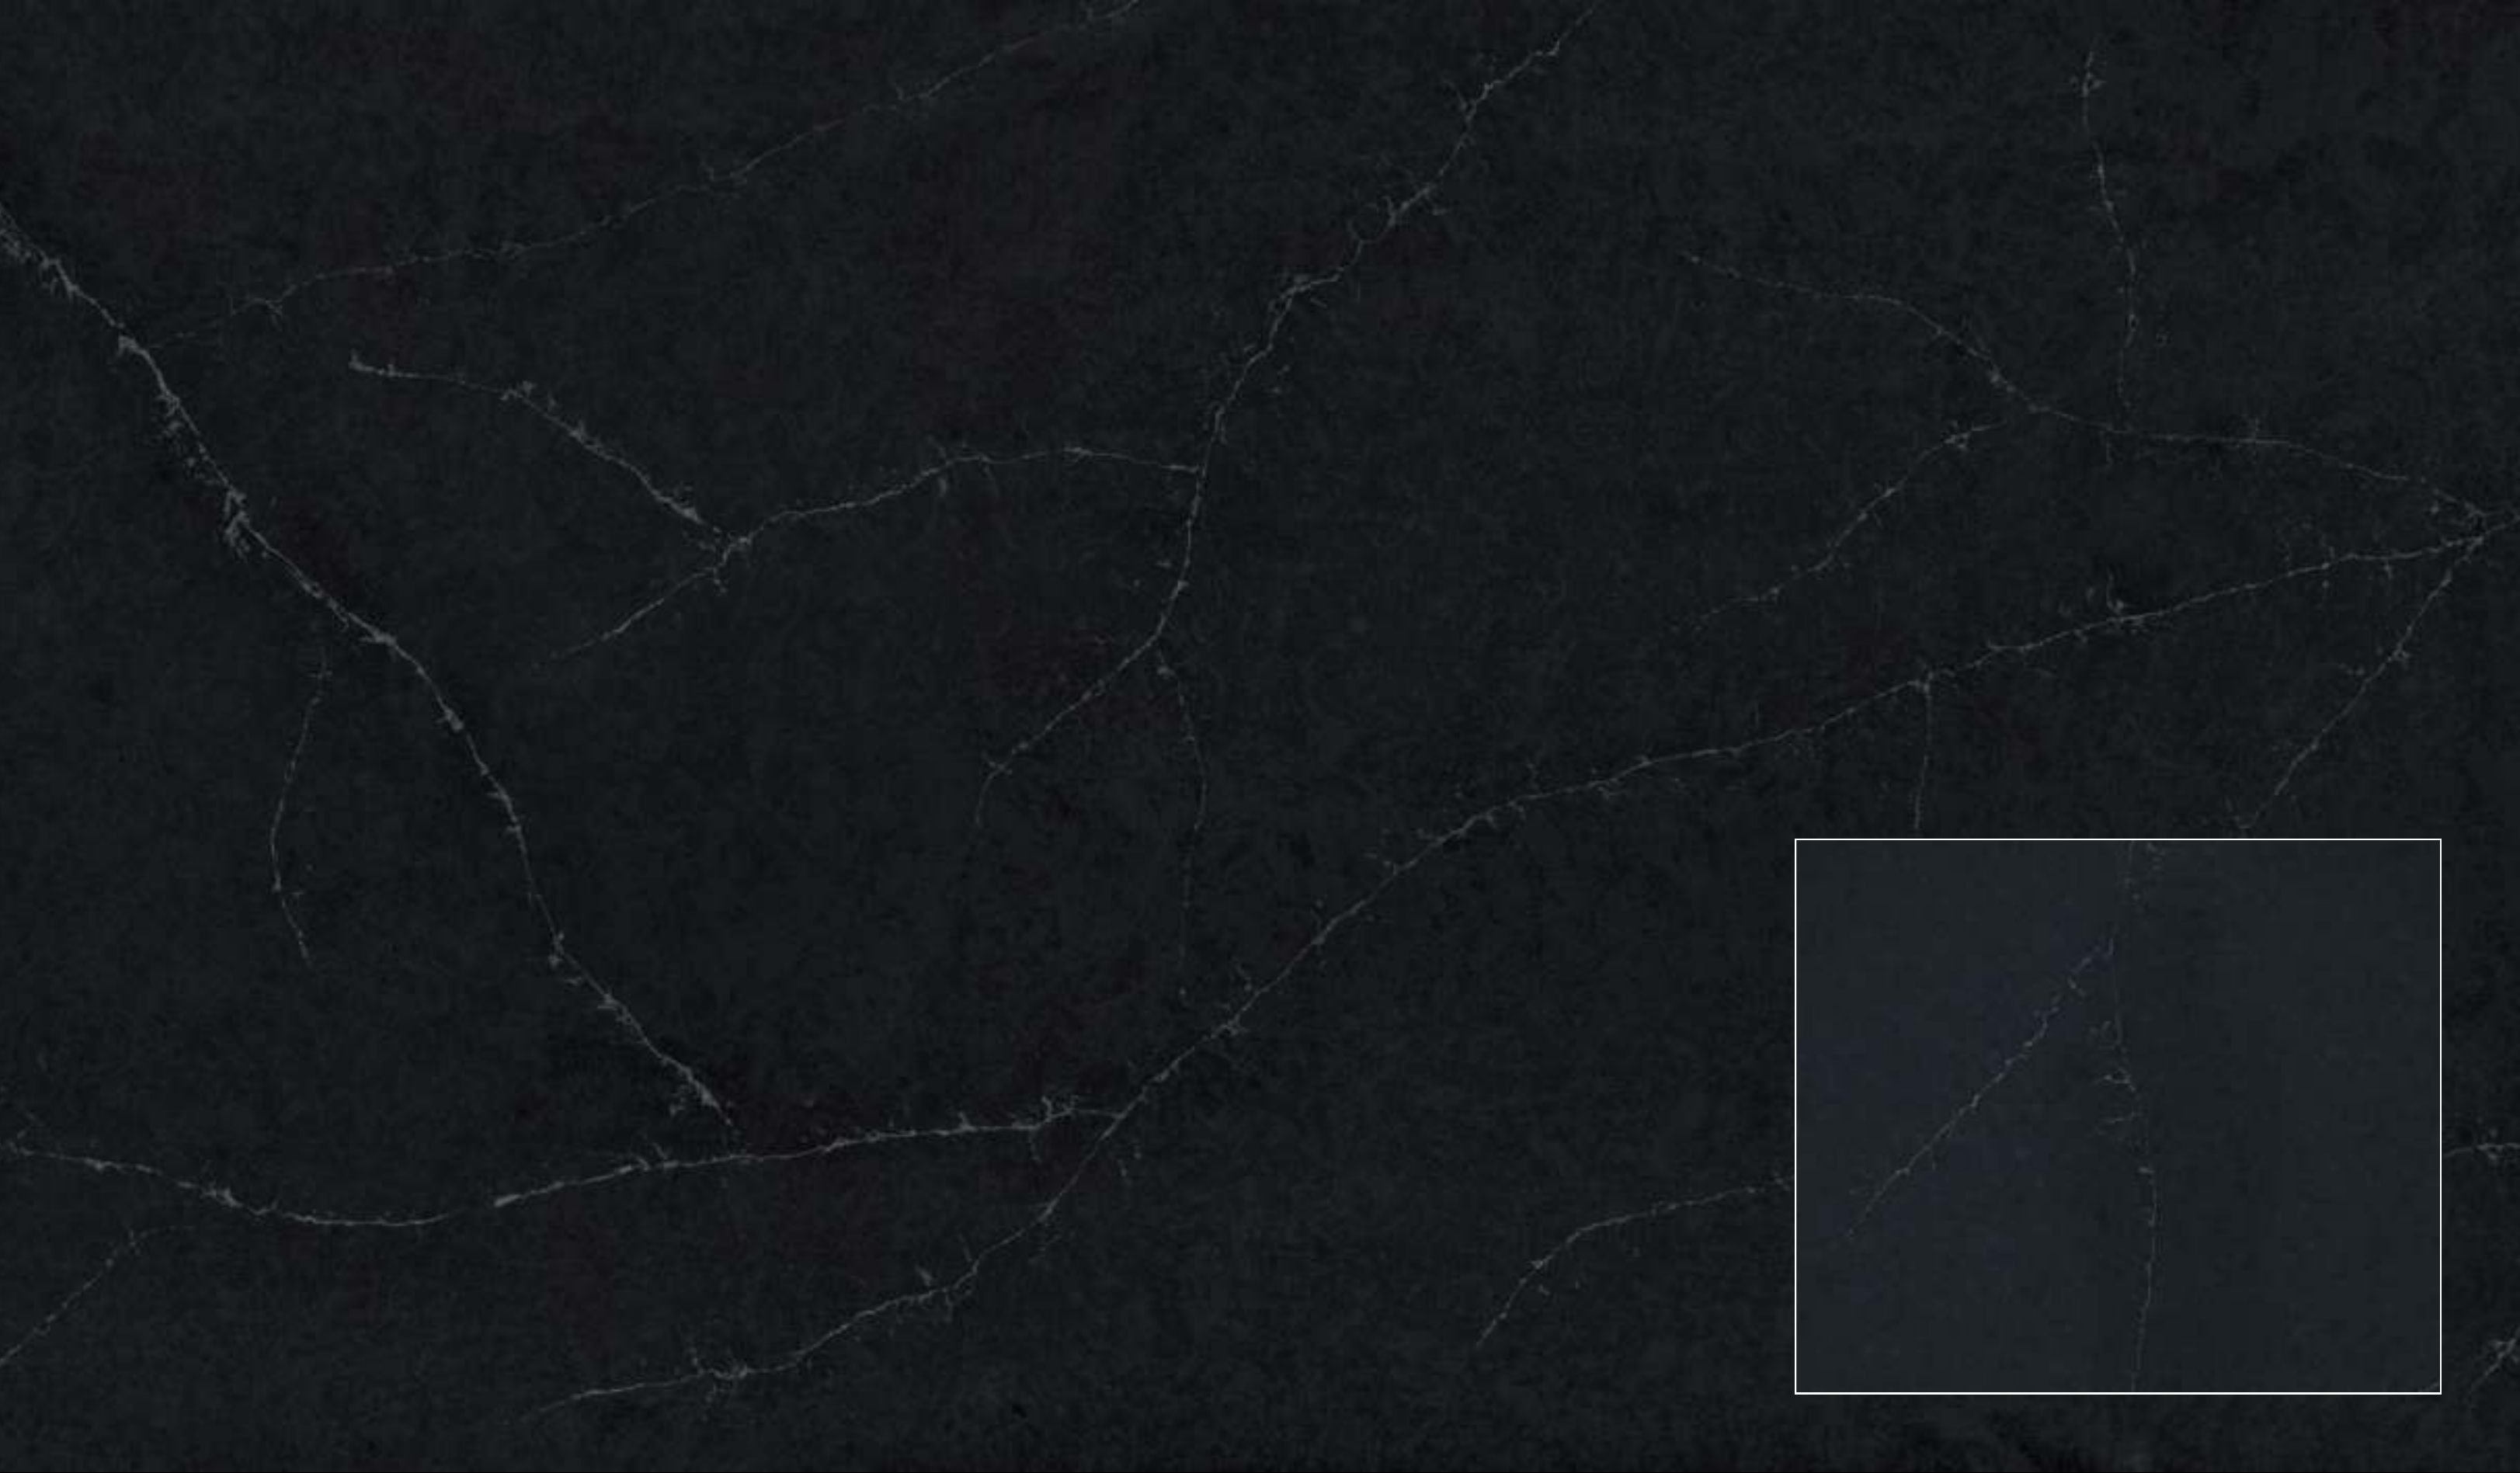

Stain-resistant

Powered by
breton

Hazel Gold

Nebula Series

Anti-microbial

Scratch-resistant

Stain-resistant

Powered by
breton