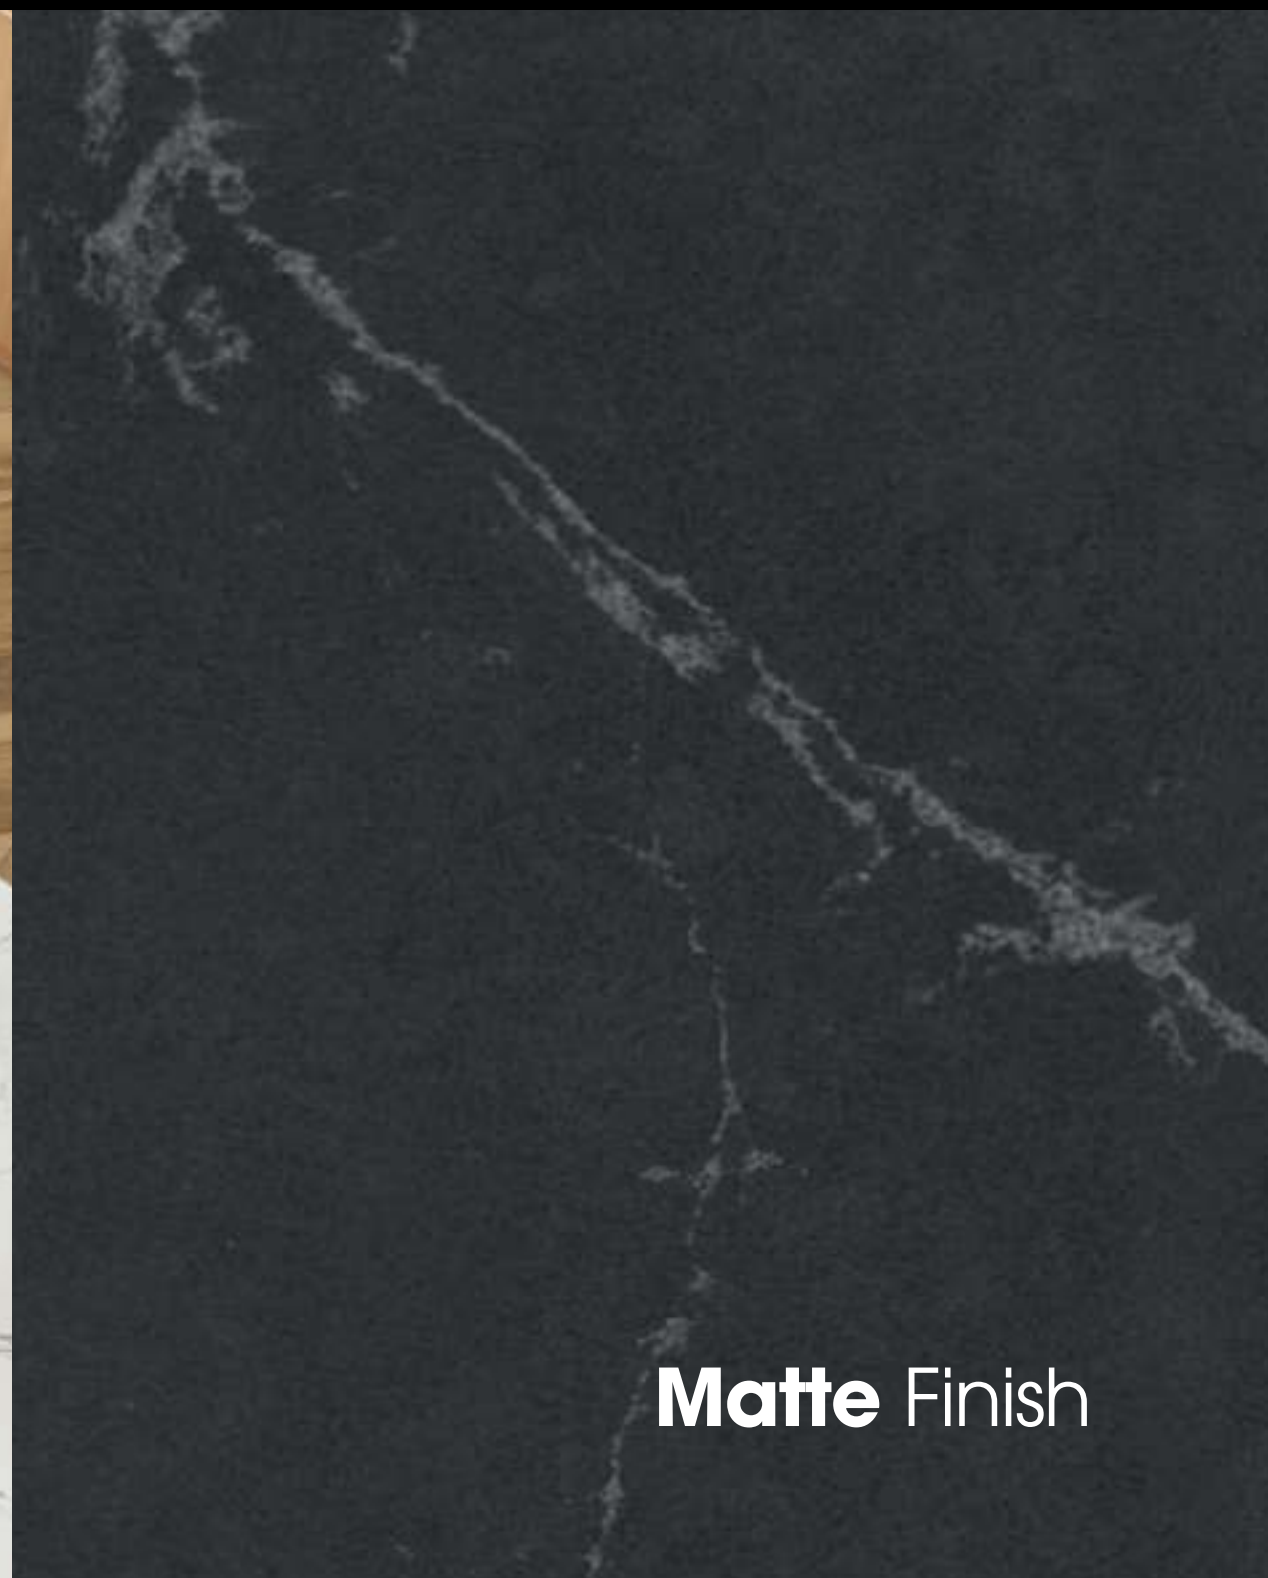

Polished Finish

Matte Finish