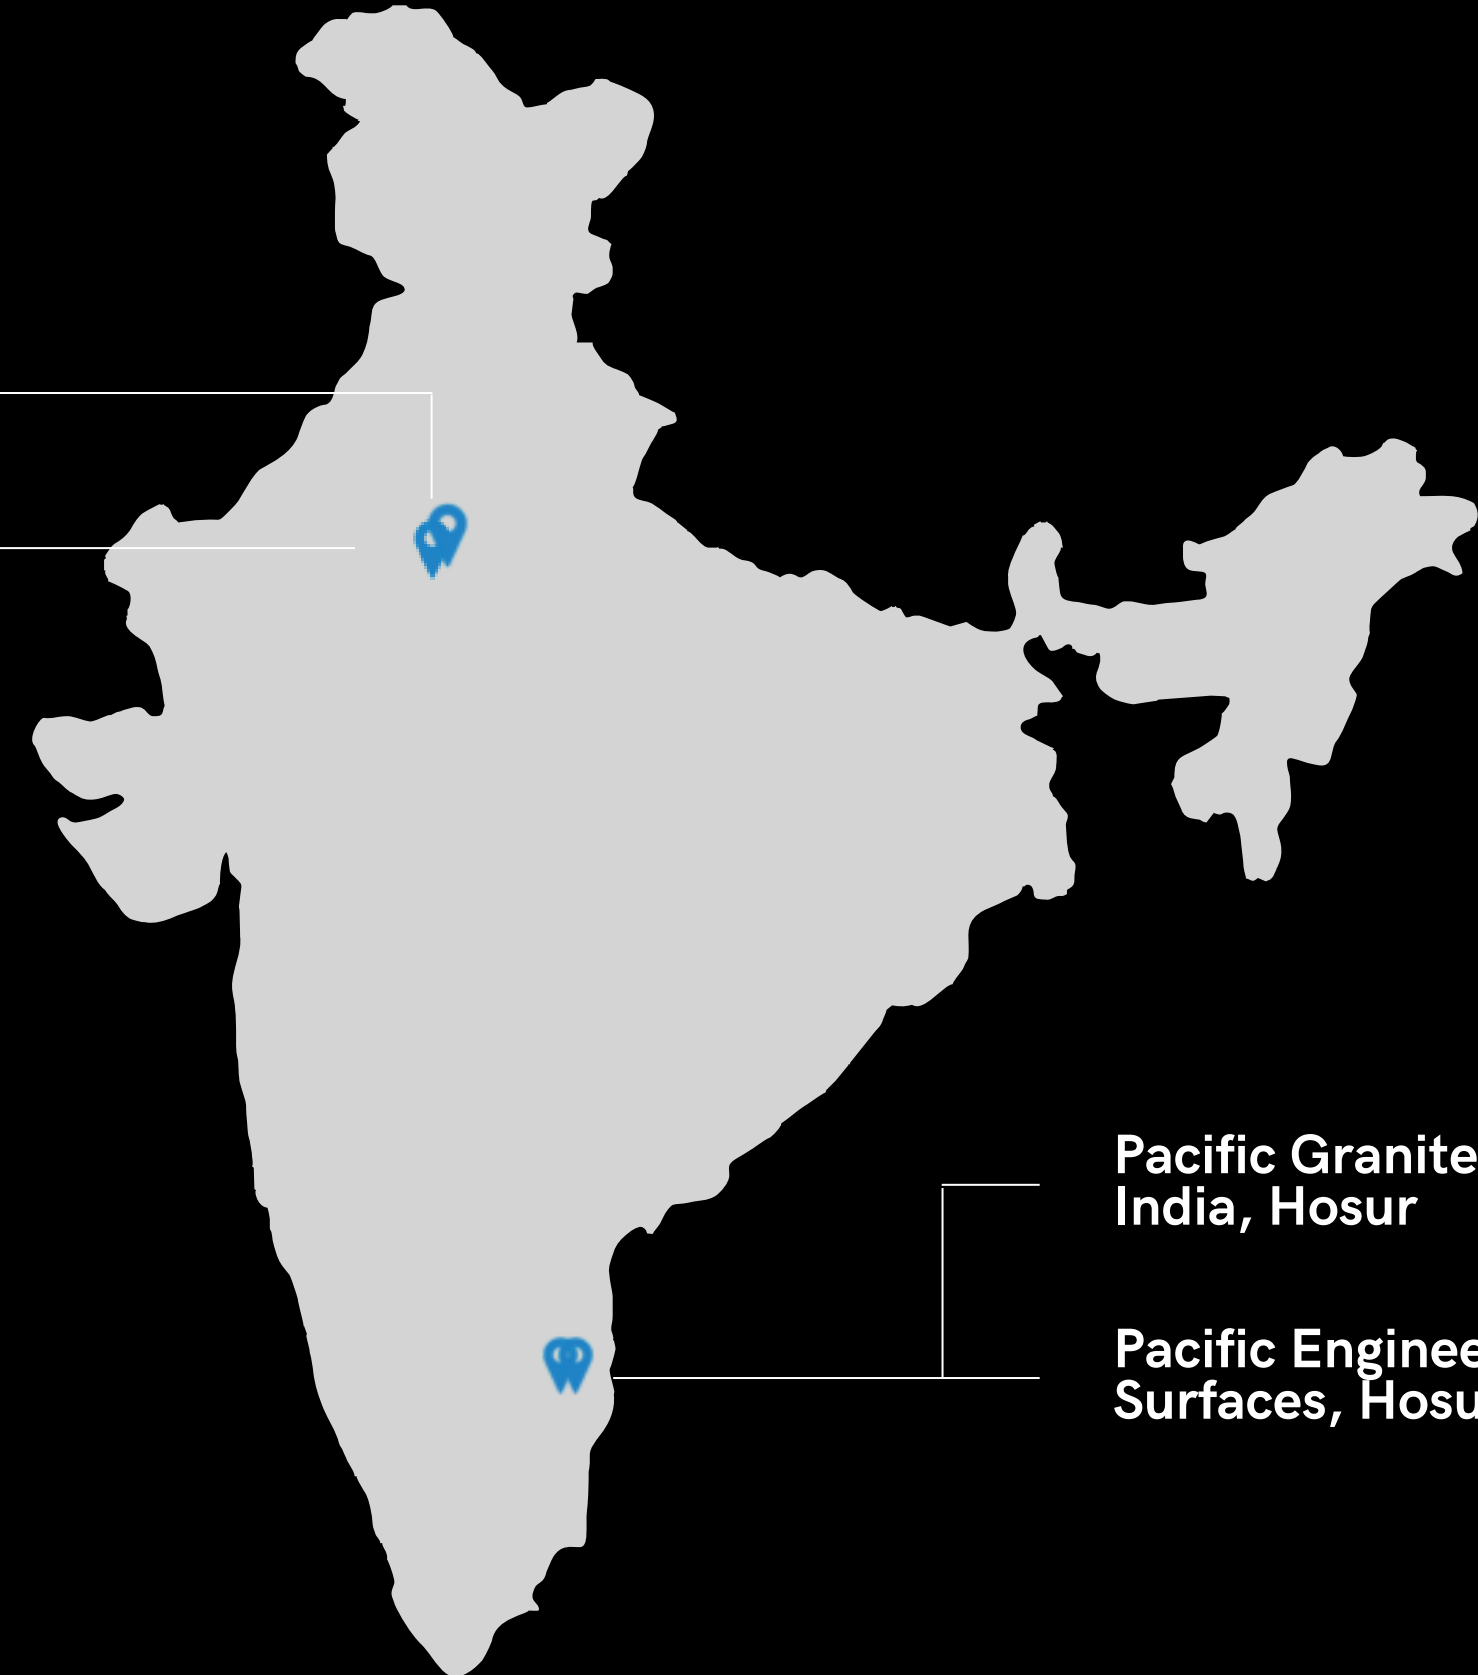

Locations

Pacific Mintek,
Kishangarh

Pacific Quartz
Surfaces, Jaipur

Pacific Granites
India, Hosur

Pacific Engineered
Surfaces, Hosur